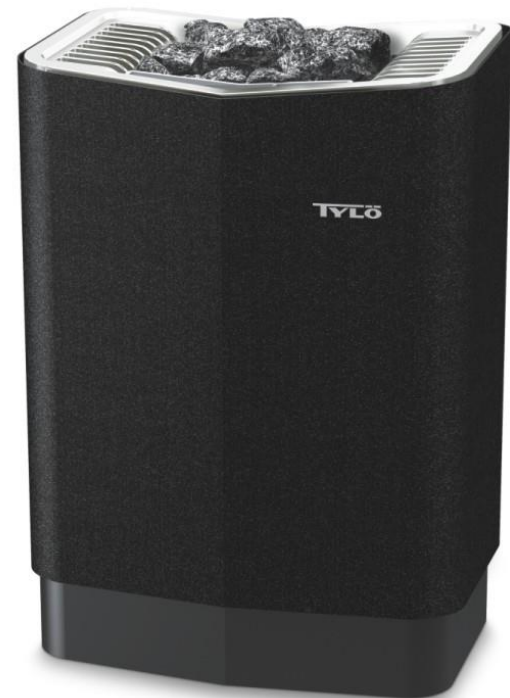

* Sense Plus

外控炉

6.6 KW/380V, 8 KW/380V
合适搭配:CC50,H1
尺寸 (HxWxD): 559x431x337mm
(不含脚尺寸)