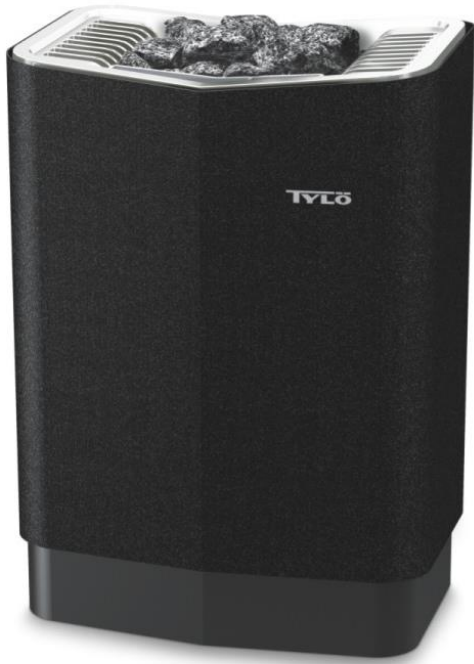

* Sense SK

外控炉

6.6 KW/380V
8 KW/380V
合适搭配:
H1/CC50+RB30,TS30
尺寸 (HxWxD):
559x431x337mm
(不含脚尺寸)